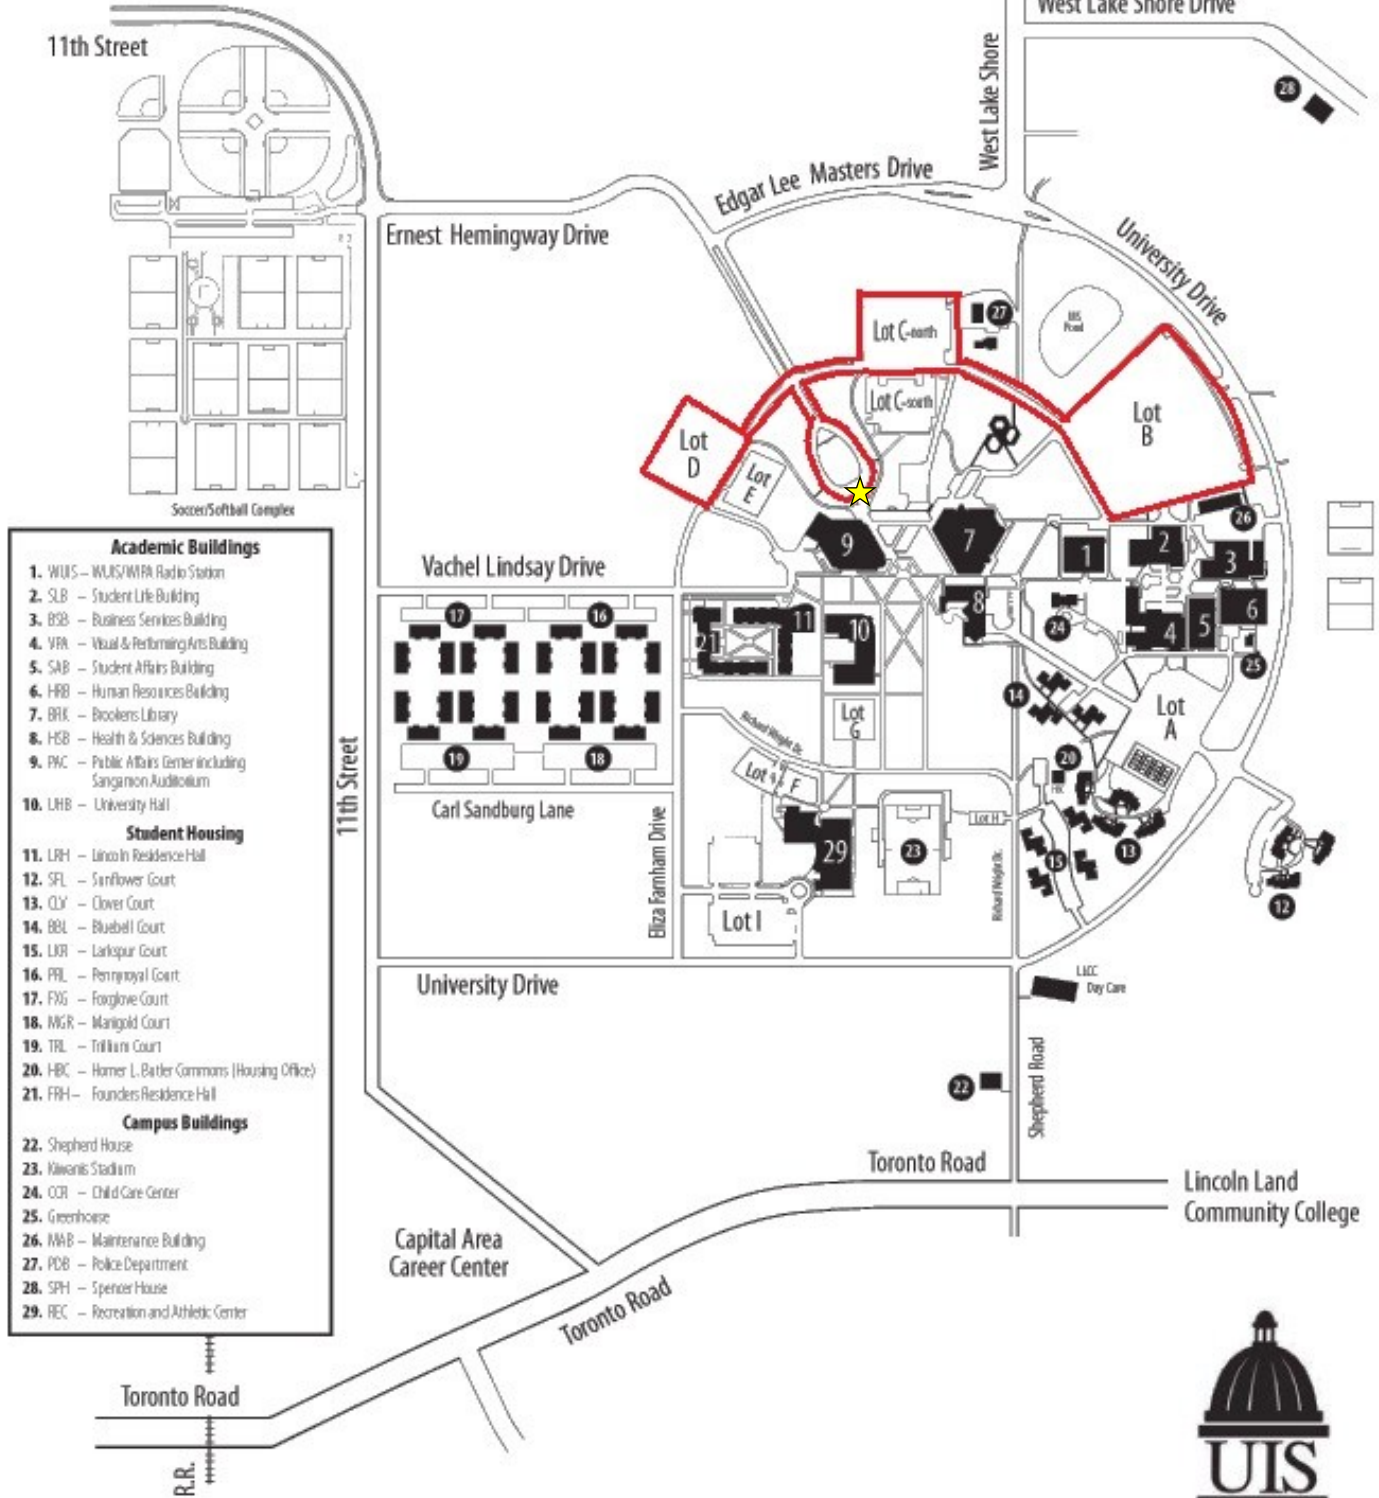

UNIVERSITY OF ILLINOIS SPRINGFIELD

★ Start/Finish Point

Distance: 1.5 miles

- Academic Buildings**
- 1. WUIS – WUIS/WPR Radio Station
 - 2. SLB – Student Life Building
 - 3. BSB – Business Services Building
 - 4. VPA – Visual & Performing Arts Building
 - 5. SAB – Student Affairs Building
 - 6. HRB – Human Resources Building
 - 7. BRK – Bookers Library
 - 8. HSB – Health & Sciences Building
 - 9. PWC – Public Affairs Center including Sangamon Auditorium
 - 10. LHB – University Hall
- Student Housing**
- 11. LRH – Lincoln Residence Hall
 - 12. SFL – Sunflower Court
 - 13. CLY – Clover Court
 - 14. BBL – Bluebell Court
 - 15. LJR – Larkspur Court
 - 16. PRL – Penroyal Court
 - 17. FXG – Forglove Court
 - 18. MGR – Mangold Court
 - 19. TRL – Trillium Court
 - 20. HBC – Homer L. Butler Commons (Housing Office)
 - 21. FRH – Founders Residence Hall
- Campus Buildings**
- 22. Shepherd House
 - 23. Mavisie Stadium
 - 24. OCR – Child Care Center
 - 25. Greenhouse
 - 26. MAB – Maintenance Building
 - 27. PDB – Police Department
 - 28. SPH – Spencer House
 - 29. REC – Recreation and Athletic Center